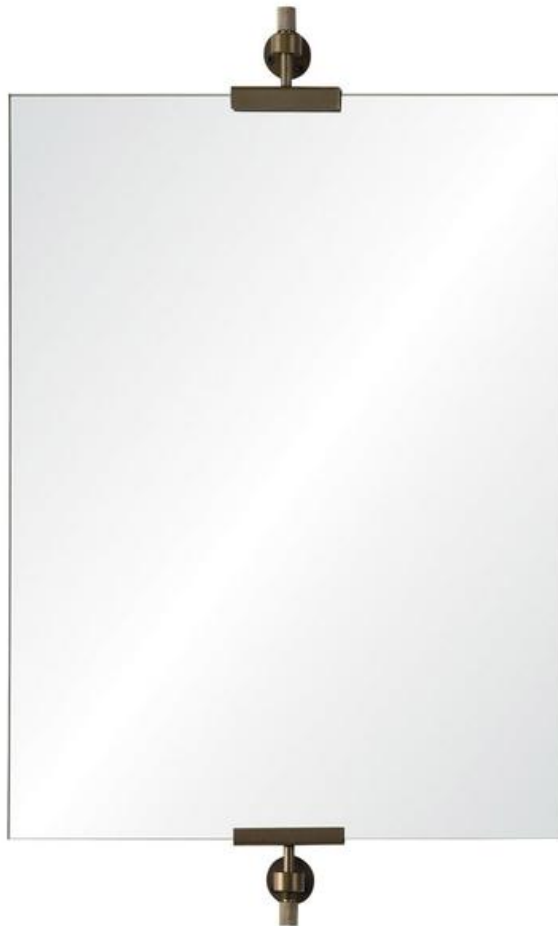

Alexandria Mirror

HSRW-MT1854

Sku: HSRW-MT1854

Dimensions: 23.5" W x 1" D x 38" H

All glass mirror - Antique Bronze clips

Note: Special order in.

HAUSER
SINCE 1949

info@hauserstores.com
800-268-7328 ext.
232
hauserstores.com