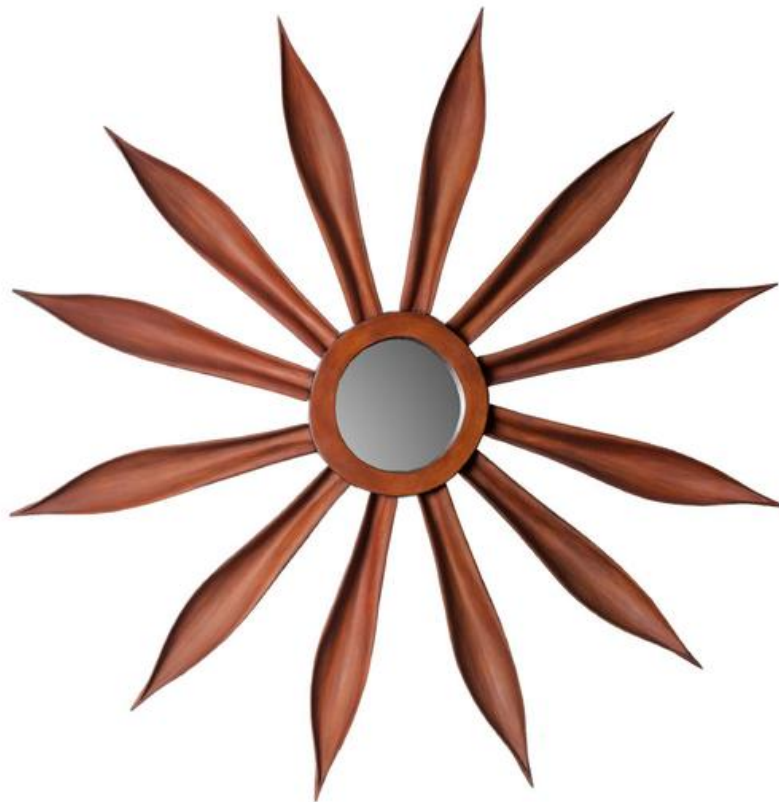

Lotus Flower Mirror Natural

HSPC64935

Sku: HSPC64935

Dimensions: 60" x 5" x 60" H

Material: Resin

Finish: Faux Bois

Colour: Brown

HAUSER
SINCE 1949