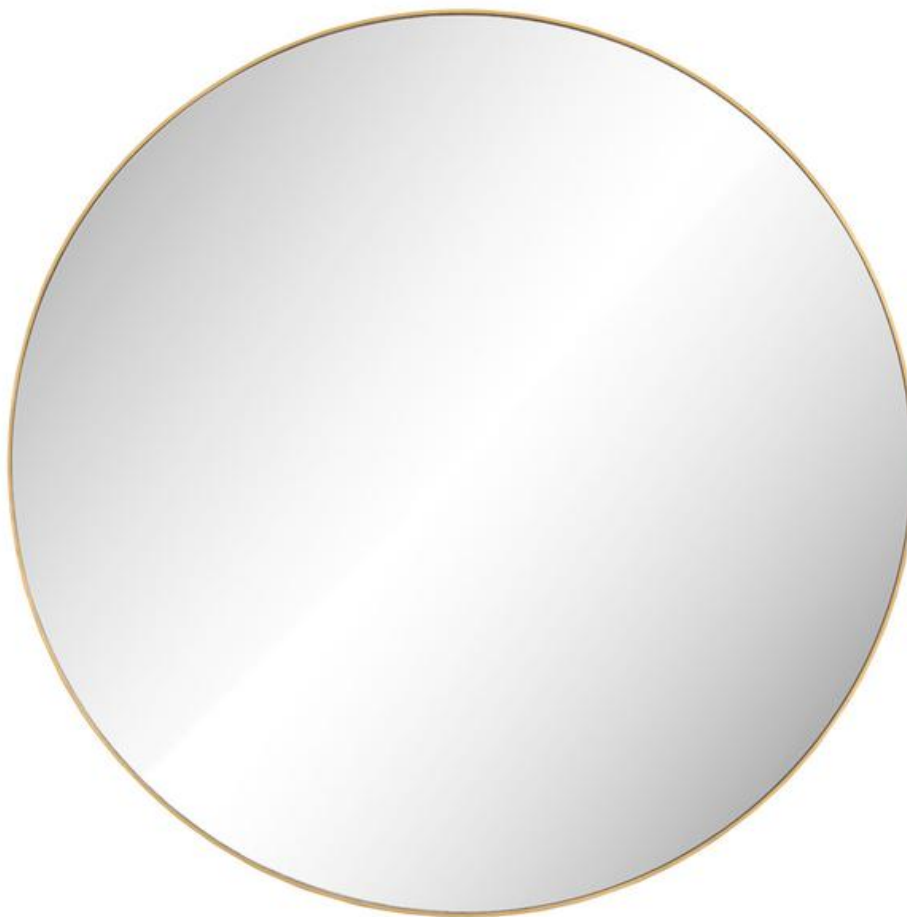

# Bellvue Mirror - Polished Brass

HSFH131

Sku: HSFH131

Finesse on the edge of modernity. 61.73 lb.

Dimensions: 47.25" Dia. x 2" D

Polished brass finish made of stainless steel.

Note: Special order in.

**Ship to your home or free pickup in store**