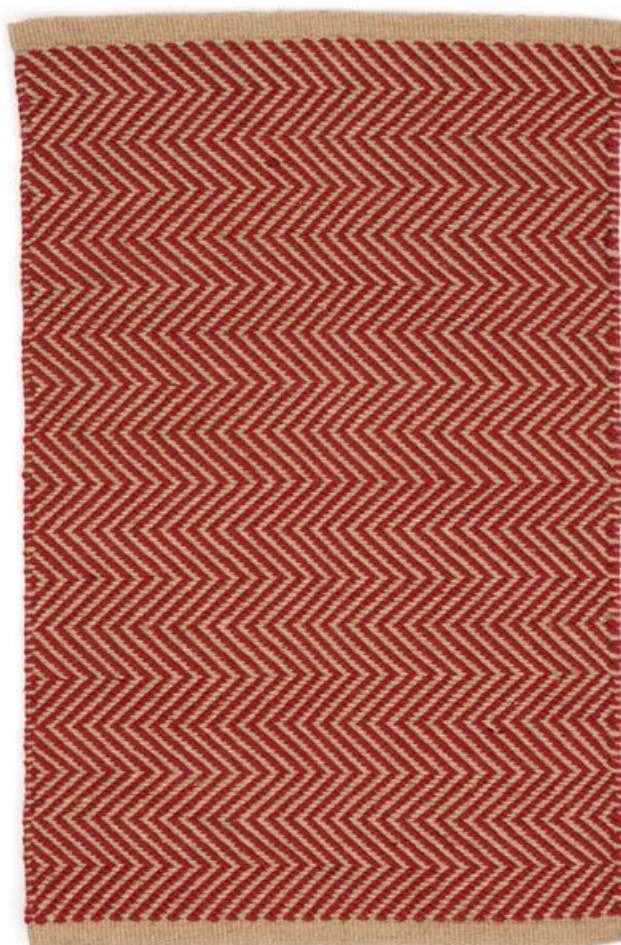

# Dash & Albert Arlington Red Camel Indoor/Outdoor Rug

HSDA-RDB336-23

Sku: HSDA-RDB336

Dash & Albert Sizes Available - 2' x 3'; 3' x 5';  
5' x 8' and 8' x 10'

[Ship to your home or free pickup in store](#)

The thickest of our indoor/outdoor PET rugs, this spirited red and camel zigzag pattern offers subtle geometric interest on a durable, easy-care floor covering for the porch, patio, kitchen, or hallway. 100% PET. Vacuum, lightly brush with fresh or soapy water, or spray with a hose. Do not machine wash. Do not machine dry.