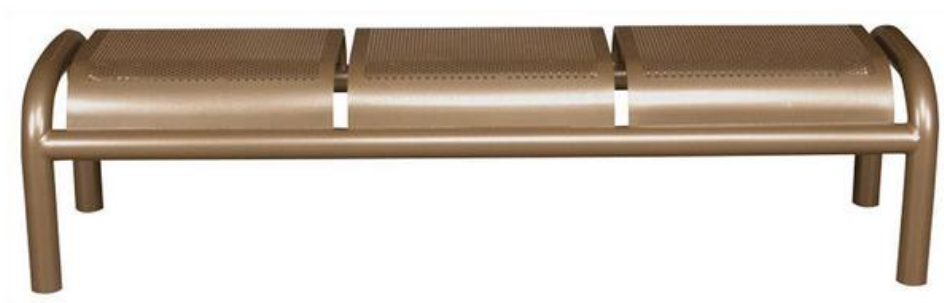

Perf-Tech Backless Bench

PS-641 Perf-Tech BKLS-M

Width: 72.25" (183.5 cm)
Depth: 20.25" (51.4 cm)
Seat Height: 17.75" (45.1 cm)

 **HAUSER**[™]
C O N T R A C T
PS-641 Perf-Tech BKLS-M

 **HAUSER**[™]
C O N T R A C T