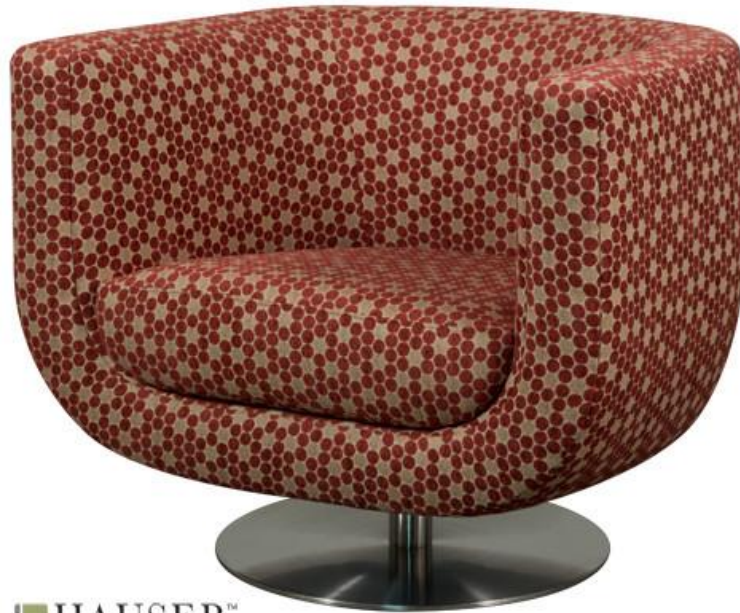

Orbit Lounge Chair

GS-4090 Orbit Lounge Chair

Available in Standard Upholstery, COM or Leather.

For indoor use only

Width: 35" (88.9 cm)
Depth: 27.5" (69.9 cm)
Height: 29" (73.7 cm)

 **HAUSER™**
C O N T R A C T