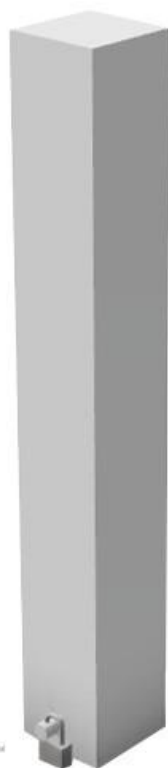

6" Urban Aluminum Bollard With Locking Pin

Width: 6" (15.2 cm)
Depth: 6" (15.2 cm)
Height: 42" (106.7 cm)

PS-85-AL-LP-6x6x42 - Urban Aluminum Bollard with Locking Pin

Our Urban Aluminum Bollard features a 6" square aluminum body, fastened with a locking pin, to a solid aluminum in-ground base. Padlock not included. It is available in any of our standard 'HauserKote' powdercoat finishes, or our super durable 'HauserShield' Thermoplastic powdercoat finishes.

HAUSER™

PS-85-AL-LP-6x6x42 - Urban Aluminum Bollard with Locking Pin