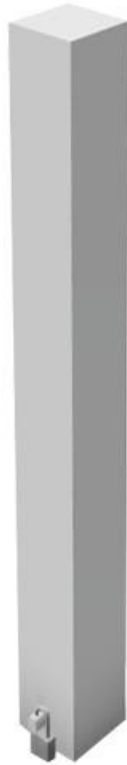

4" Urban Aluminum Bollard With Locking Pin

Width: 4" (10.2 cm)
Depth: 4" (10.2 cm)
Height: 42" (106.7 cm)

PS-85-AL-LP-4x4x42 - Urban Aluminum Bollard with Locking Pin

Our Urban Aluminum Bollard features a 4" square aluminum body, fastened with a locking pin, to a solid aluminum in-ground base. Padlock not included. It is available in any of our standard 'HauserKote' powdercoat finishes, or our super durable 'HauserShield' Thermoplastic powdercoat finishes.

HAUSER™

PS-85-AL-LP-4x4x42 - Urban Aluminum Bollard with Locking Pin