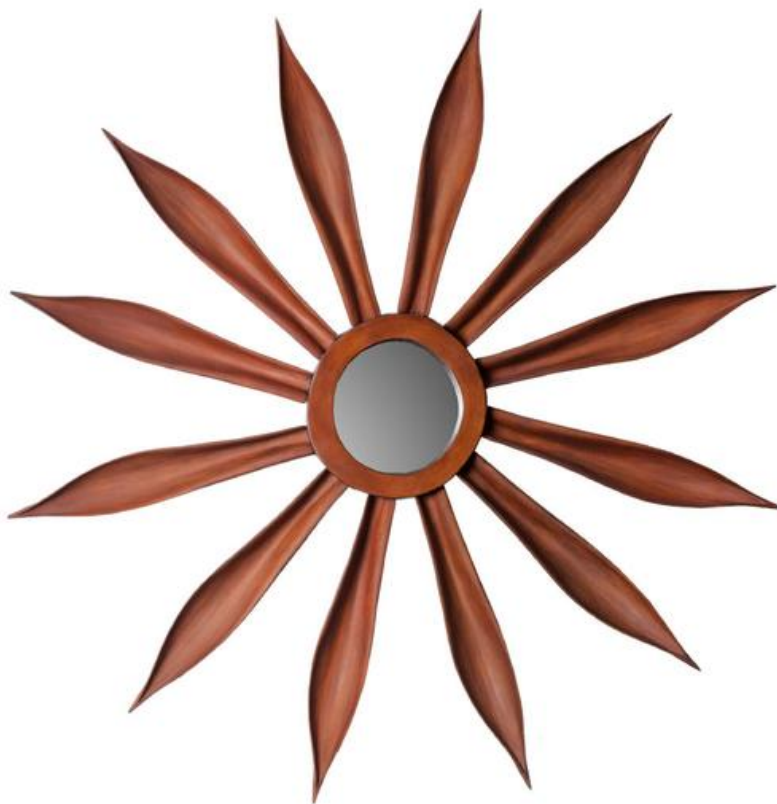

Lotus Flower Mirror Natural

HSPC64935

Sku: HSPC64935

Dimensions: 60" x 5" x 60" H

Material: Resin

Finish: Faux Bois

Colour: Brown

Each leaf has its own character and form, creating the look of a flower with delicate curling petals emerging from the wall. Create drama with repetition, or simply use as a stand-alone statement piece. Our newest organic piece to be cast in resin.