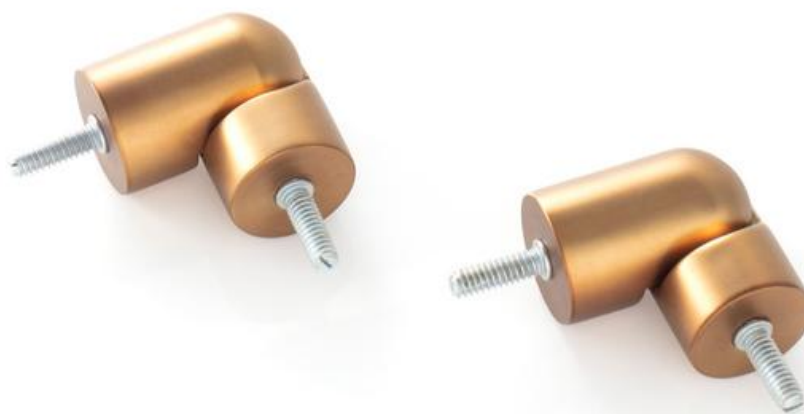

Pine Cone Hill Bay Window Satin Brass Connector

HSPC-747

Sku: HSPC-747

One Size

Note: Special order in - 100% cast steel with wood bronze finish. Set of 2 connectors. Fits the Stockbridge 1.25" diameter curtain rod.

Ship to your home or free pickup in store

Wipe with a dry or slightly damp soft cloth. To protect finish, avoid the use of household cleaners or abrasives.

HAUSER
SINCE 1949

info@hauserstores.com
800-268-7328 ext.
232
hauserstores.com